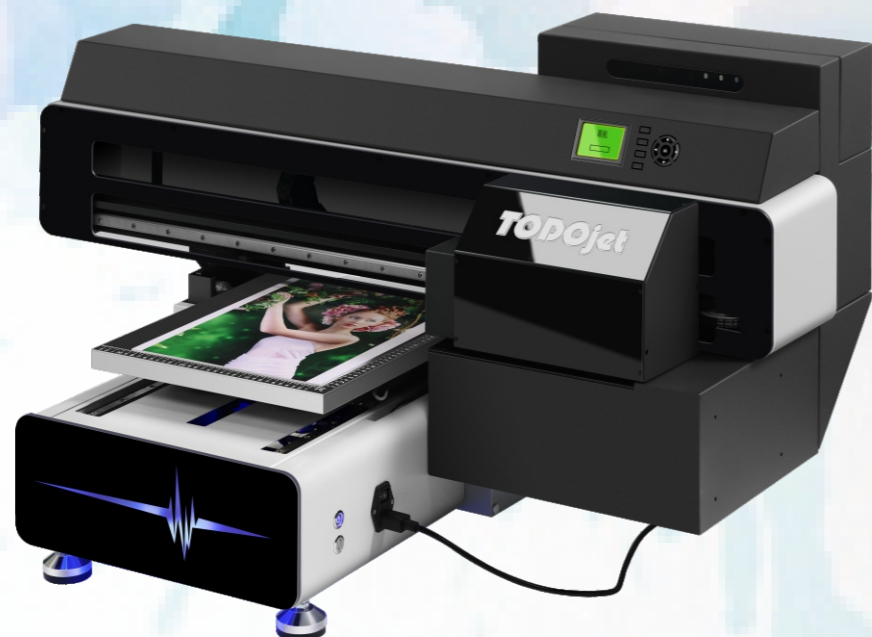

TODOjet

Directly Print to Any Material

TODOjet is one of brands of Zhengzhou Domax Machinery Co.,Ltd. We focus on small UV flatbed printers and DTG printer, and integrate R&D/production/sales. Good sale models are TD-UV6090, TD-UV6040, TD-UV3050, and TD-TX3050.

2021 Series TD-UV6040II Flatbed Printer

Suction platform

Servo motor

White circulation system

THK guide rail

Max printing size	610mm*420mm	Max printing height	20cm
Printhead type	F1080/i3200U1	Printhead number	2pcs
Printing colors	CMYKLcLm+W/ CMYK+W	Ink type	UV curing ink
Max resolution	720*1440dpi	RIP software	Photoprint
Printing speed	720*720dpi 12sqm	Image format	JPG, TIFF, PDF, ETC
	720*1080dpi 10sqm	Operation environment	20-30℃ 35-65RH
	720*1440dpi 8sqm	Voltage	110V/220V, 50-60hz
Machine size	820*1710*780mm	Machine weight	140kg
Packing size	970*1860*980mm	Gross weight	180kg

2021 Series TD-UV3050II Flatbed Printer

Classical TD-UV3050II Flatbed Printer

Appearance of full cover

Anti-collision

Air cooling

Rotary printing supported

Lifting cap station

Anti-leaking ink cartridges

Auto detect printing height

User-friendly keyboard

Max printing size	360mm*420mm	Max printing height	10cm
Printhead type	F1080	Printhead number	2pcs
Printing colors	CMYK+W	Ink type	UV curing ink
Max resolution	720*1440dpi	RIP software	Photoprint
Printing speed	720*720dpi 4sqm	Image format	JPG, TIFF, PDF, ETC
	720*1080dpi 3sqm	Operation environment	20-30°C 35-65RH
	720*1440dpi 2sqm	Voltage	110V/220V, 50-60hz
Machine size	800*1180*630mm	Machine weight	100kg
Packing size	950*1320*830mm	Gross weight	120kg